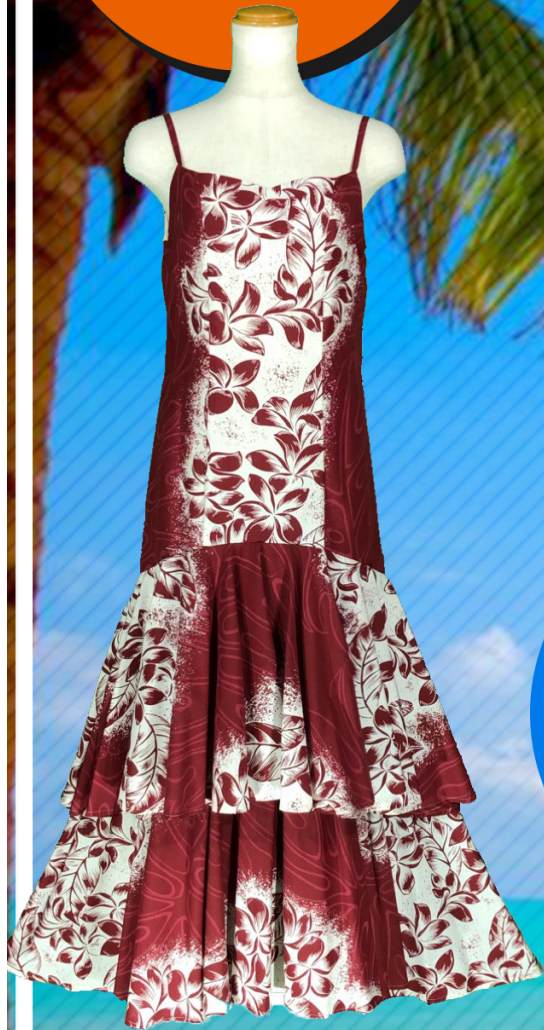

MA-412
¥ 18,000
(税別)

MA-411
¥ 19,000
(税別)
※袖一段

MA-412S2
¥ 19,000
(税別)

MA-412
Ca-S2
¥ 18,500
(税別)

MA-413
¥ 19,000
(税別)

MA-414
¥ 19,000
(税別)

MA-415
¥ 19,000
(税別)

MA-416
¥ 22,000
(税別)